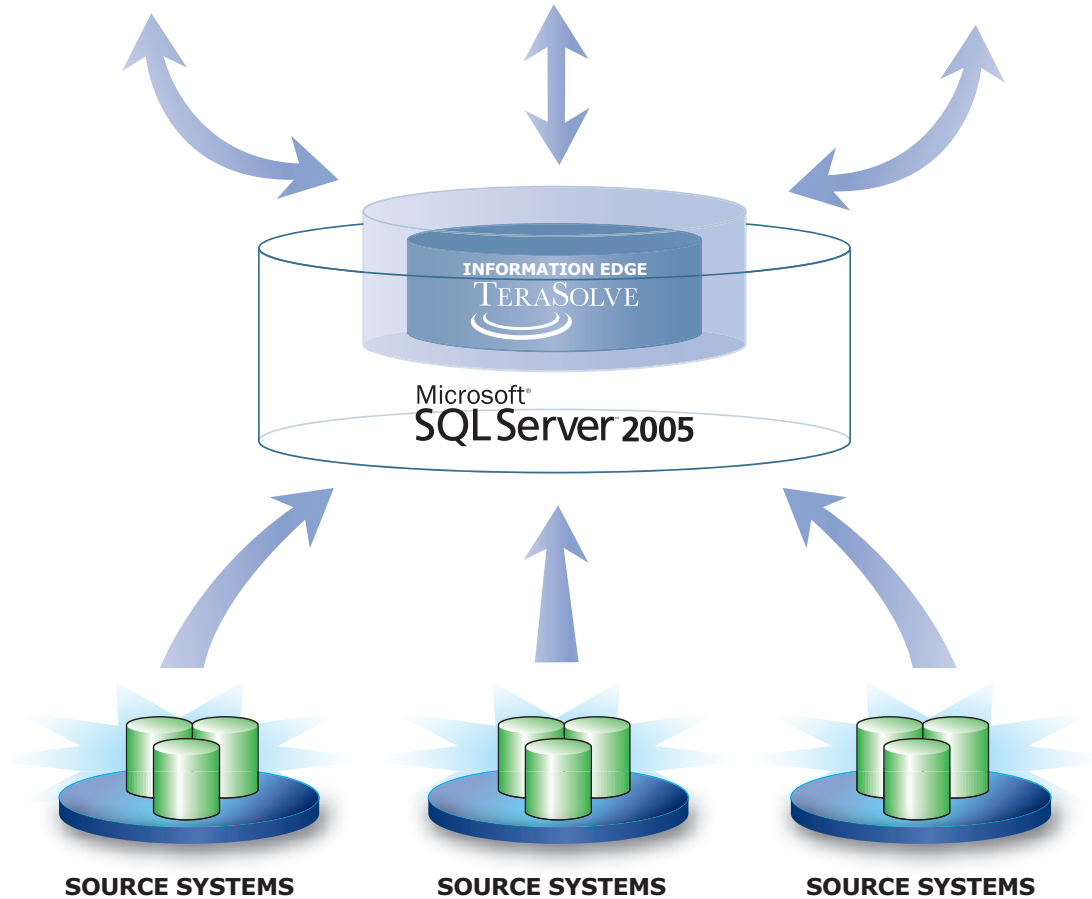

## HOW INFORMATION EDGE ADDS VALUE TO BSM

**Out-of-the-box functionality to:**

■ Define business models (organisation structures, performance measures, time periods etc)
■ Set user permissions and security
■ Easy to use bulk data load tool with scheduler
■ Entry screens for manual data entry
■ Full accounting intelligence (debits/credits, income/expenses assets/liability)
■ Supports complex multidimensional calculations and allocations
■ Audit trail of all changes to the system
■ Drill down from summary totals to details and even transactions
■ Excel interface for ad hoc reports
■ Microsoft Reporting services for production reporting

# ENTERPRISE SCORECARD & DASHBOARD ARCHITECTURE

**Information Edge is a global provider of data warehousing and financial management applications for commercial and government organisations. These solutions enhance your ability to plan, manage and monitor financial and operational performance across all aspects of your business.**