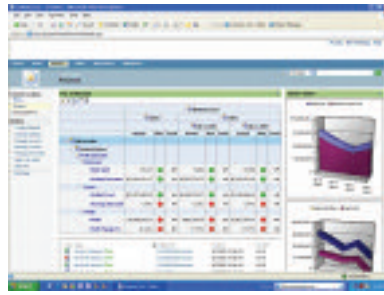

## TERASOLVE DATA WAREHOUSE TECHNOLOGY

**Information Edge's technical superiority solves the 7 biggest challenges in BI which are:**

■ <b>SCALABILITY</b>	– take an enterprise rather than silo view
■ <b>LIKE FOR LIKE</b>	– our reporting works with and reflects changes in your business
■ <b>RELIABILITY</b>	– our system is unbreakable
■ <b>ACCURACY</b>	– our system cannot be incorrect because it is supported by unique patents
■ <b>SPEED</b>	– our system reports are on average ten to a hundred times faster than our competitors
■ <b>FLEXIBILITY</b>	– our system is fast, low-risk, cost efficient and learns as it goes
■ <b>SELF-MAINTENANCE</b>	– low administration costs

## HOW INFORMATION EDGE ADDS VALUE TO BSM

**Out-of-the-box functionality to:**

■ Define business models (organisation structures, performance measures, time periods etc)
■ Set user permissions and security
■ Easy to use bulk data load tool with scheduler
■ Entry screens for manual data entry
■ Full accounting intelligence (debits/credits, income/expenses assets/liability)
■ Supports complex multidimensional calculations and allocations
■ Audit trail of all changes to the system
■ Drill down from summary totals to details and even transactions
■ Excel interface for ad hoc reports
■ Microsoft Reporting services for production reporting

**Technical advantages**

■ Unlimited dimensionality
■ Handle real world data volumes – benchmarked to 300 Gb raw data
■ Data stored in SQL Server with true transactionality giving stability
■ Patented calculation engine always gives the correct answers
■ Track business change accurately making 'like for like' reporting easy and intuitive

# ENTERPRISE SCORECARD & DASHBOARD ARCHITECTURE

**Information Edge is a global provider of data warehousing and financial management applications for commercial and government organisations. These solutions enhance your ability to plan, manage and monitor financial and operational performance across all aspects of your business.**